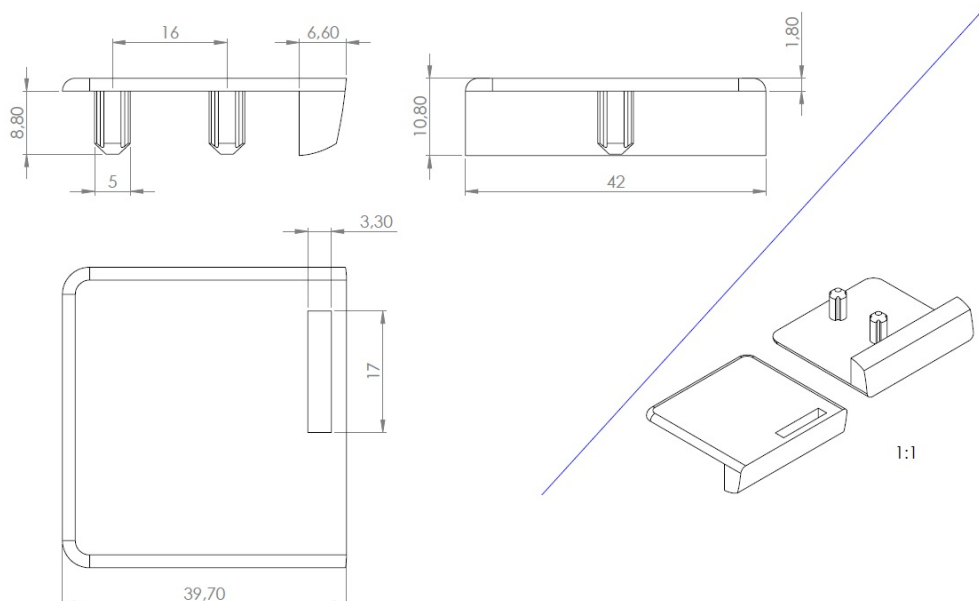

PRODUCT SHEET

Description:

Edge Striker F/Double Door Lock "Square", Chrome Plated, W/ Knock In Pins $\varnothing 5 \times 9 \text{mm}$

Item number:

14.09.565-0

Units	Box	Carton	HS Code	Barcode
Pcs.	10	200	8301600090	
				5704866049498